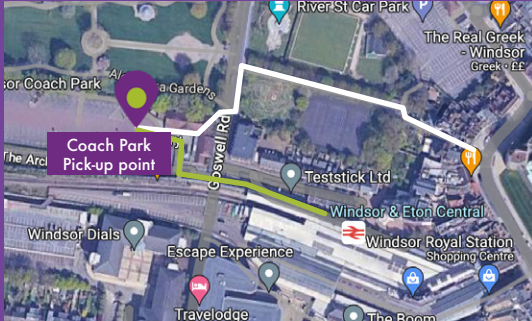

The Runnymede Hotel Shuttle

Runnymede to Windsor

10:00 13:00 14:30 15:30

Windsor to Runnymede

13:45 15:00 16:00 19:00

For any enquiries please contact
The Runnymede reception:
01784 220600

Key:  Route 1  Route 2

Route 1 - Windsor & Eton Central Train Station

Walk towards the platform and keep to the right.
Follow the path to the end, take the stairs/lift
down to the coach park.

Route 2 - The King and Castle

Follow the alleyway next to the pub down to the
main road. Cross the road and turn left. Entry to
coach park on your right.

Scan QR code
for more info

THE RUNNYMEDE
ON THAMES